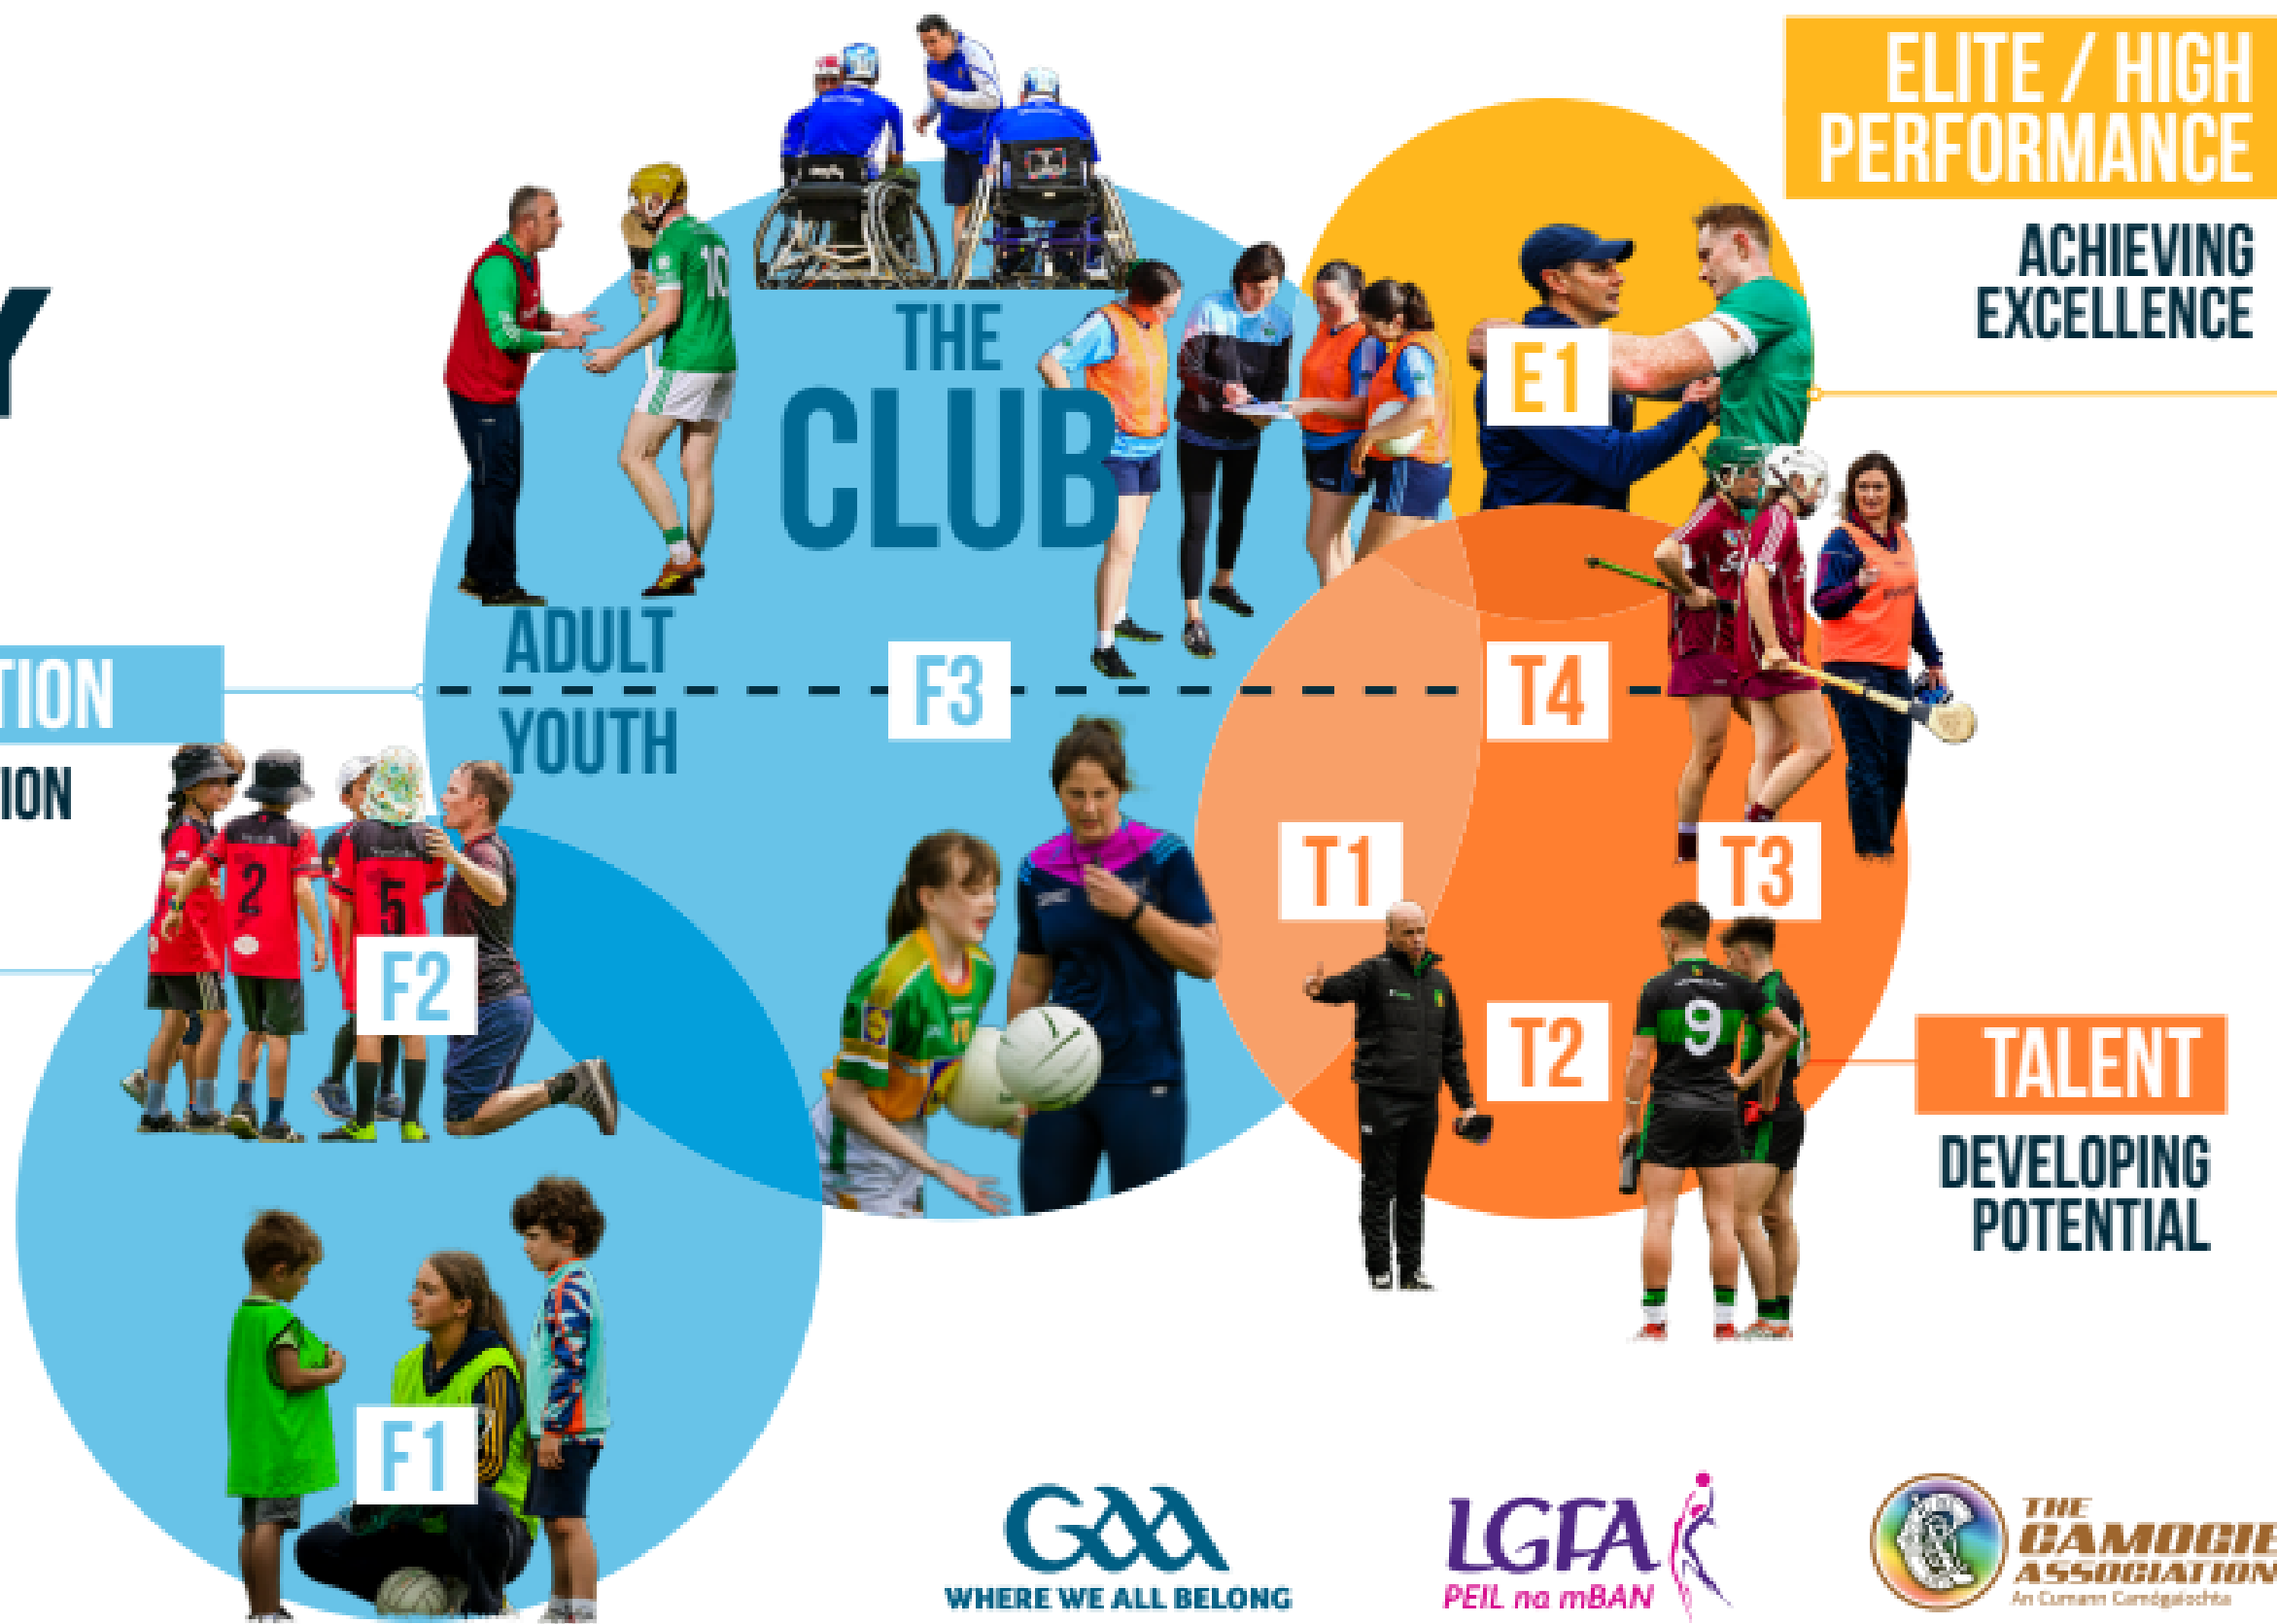

GAELIC GAMES COACH PATHWAY

FOUNDATION
PARTICIPATION
& ACTIVE
LIFESTYLE

**ELITE / HIGH
PERFORMANCE**

**ACHIEVING
EXCELLENCE**

TALENT
DEVELOPING
POTENTIAL

F1 Nursery Coach 4-6 year olds

F2 Go Games Coach 7-12 year olds

F3 Youth Coach 13-17 year olds
Adult Coach 18 Years+

T1, T2 & T3 Youth Coach
(2nd Level School/County) 13-19 year olds

T4 3rd Level Coach Adult

E1 Intercounty Coach Adult